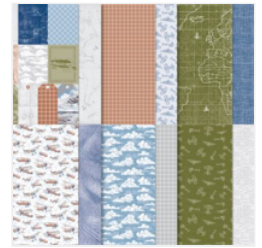

[Pecan Pie 8-1/2" X 11" Cardstock - 161717](#)

Price: \$14.00

[Boho Blue 8-1/2" X 11" Cardstock - 161724](#)

Price: \$11.50

[Basic White 8-1/2" X 11" Cardstock - 159276](#)

Price: \$13.00

[Take To The Sky 12" X 12" \(30.5 X 30.5 Cm\) Designer Series Paper - 163436](#)

Price: \$12.50

[Boho Blue Classic Stampin' Pad - 161650](#)

Price: \$9.00

[Adhesive-Backed Textured Dots - 163338](#)

Price: \$8.00

[Stampin' Dimensionals - 104430](#)

Price: \$5.00