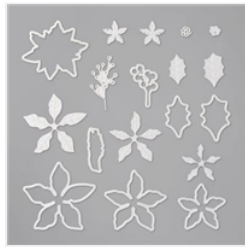

Supply List

Ann Murray
815-529-4663

Ann@MurrayStampsINK.com
MurrayStampsInk.com

Poinsettia Petals
Photopolymer
Stamp Set
(English) - 158251

Price: \$27.00

Poinsettia Dies -
153522

Price: \$36.00

Quiet Meadow
Cling Stamp Set -
155082

Price: \$21.00

Artistic Dies -
155371

Price: \$35.00

Basic White 8-1/2"
X 11" Thick
Cardstock -
159229

Price: \$8.25

Fluid 100
Watercolor Paper -
149612

Price: \$9.00

Vellum 8-1/2" X
11" Cardstock -
101856