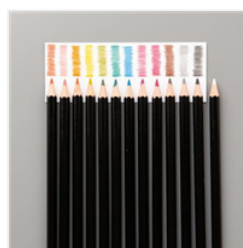

[Watercolor Pencils
- 141709](#)

Price: £15.00