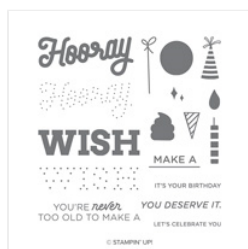

Supply List

Mindy Clove

435-668-8182

jmclose@g.com

sightseeingstamper.com

[Broadway Birthday
Photopolymer
Stamp Set -
147067](#)

Price: \$17.00

[Brights 6" X 6"
\(15.2 X 15.2 Cm\)
Designer Series
Paper - 146964](#)