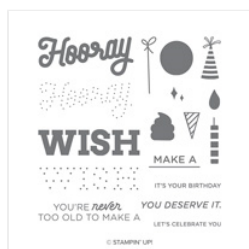

# Supply List

Mindy Clove

435-668-8182

[jmclove@q.com](mailto:jmclove@q.com)

[sightseeingstamper.com](http://sightseeingstamper.com)

Broadway Birthday  
Photopolymer  
Stamp Set -  
147067

Price: \$17.00

Brights 6" X 6"  
(15.2 X 15.2 Cm)  
Designer Series  
Paper - 146964