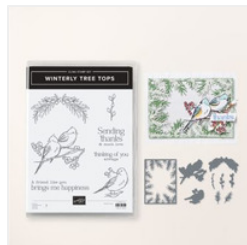

Double Flap Fun Fold Card Instructions

Supply List

Patti Dolan

patti@pspapercrafts.com

www.pspapercrafts.com

[Birthday Celebration Photopolymer Stamp Set \(English\) - 164592](#)

Price: \$19.00

[Wildflower Birthday 12" X 12" \(30.5 X 30.5 Cm\) Specialty Designer Series Paper - 164591](#)

Price: \$16.50

[Basic White 8-1/2" X 11" Thick Cardstock - 159229](#)

Price: \$17.00

[Blueberry Bushel Classic Stampin' Pad - 147138](#)

Price: \$11.00

[Pretty In Pink 3/8" \(1 Cm\) Bordered Ribbon - 163784](#)

Price: \$7.50

[Tinsel Gems Four-Pack - 161623](#)

Price: \$8.00

[Wintery Tree Tops Bundle \(English\) - 164066](#)

Price: \$55.75

[Nests Of Winter 12" X 12" \(30.5 X 30.5 Cm\) Designer Series Paper - 164183](#)

Price: \$12.50

[Stylish Shapes Dies - 159183](#)

Price: \$30.00

[Tuxedo Black Memento Ink Pad - 132708](#)

Price: \$8.00

[Cherry Clobber Stampin' Blends Combo Pack - 154880](#)

Price: \$12.00

[Pool Party Stampin' Blends Combo Pack - 154894](#)