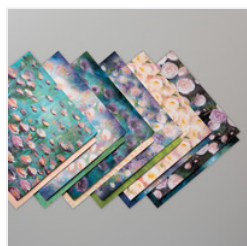

[Perennial Essence
Designer Series
Paper - 149100](#)

Price: $11.50