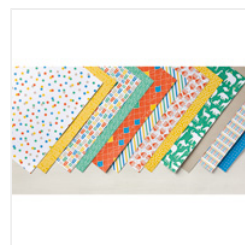

Price: \$53.00

[Emerald Envy Classic Stampin' Pad - 141396](#)

Price: \$6.50

[Crushed Curry Classic Stampin' Pad - 131173](#)

Price: \$6.50

[Calypso Coral Classic Stampin' Pad - 126983](#)

Price: \$6.50

[Pacific Point Classic Stampin' Pad - 126951](#)

Price: \$6.50

[Whisper White 8-1/2" X 11" Cardstock - 100730](#)

Price: \$9.75

[Crushed Curry 8-1/2" X 11" Cardstock - 131199](#)

Price: \$14.00

[Emerald Envy 8-1/2" X 11" Cardstock - 141415](#)

Price: \$8.00

[Party Animal Designer Series Paper - 142738](#)

Price: \$11.00

[Ribbon Taffeta 1/8" \(3.2 Mm\) Emerald Envy - 142742](#)

Price: \$6.00

[Balloon Bouquet Punch - 140609](#)

Price: \$18.00