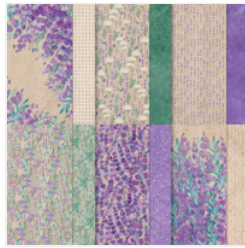

24.5.1 Simply Said Supply List

Judith Patterson
judith@judithpatterson.net
www.judithpatterson.net

Simply Said Mix & Match
Photopolymer
Stamp Set
(English) - 163756
Price: \$17.00

Perennial
Lavender 12" X
12" (30.5 X 30.5
Cm) Designer
Series Paper -
162593
Price: \$12.50

Lost Lagoon 8-1/2"
X 11" Cardstock -
133679
Price: \$11.50

Gorgeous Grape
8-1/2" X 11"
Cardstock -
146987
Price: \$11.50

Basic White 8-1/2"
X 11" Cardstock -
159276
Price: \$13.00

Petal Pink & White
1/4" (6.4 Mm)
Diagonal Trim
Combo Pack -
163417
Price: \$10.00