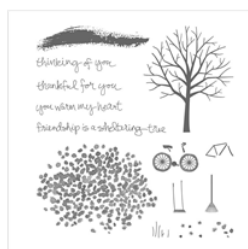

# Supply List

Jamie Adcock

830-837-8815

[jradcock1@yahoo.com](mailto:jradcock1@yahoo.com)

<http://www.want2bcreative.blogspot.com/>

[Sheltering Tree  
Photopolymer  
Stamp Set -  
137163](#)

Price: \$25.00

[Whisper White 8-  
1/2" X 11"  
Cardstock -  
100730](#)