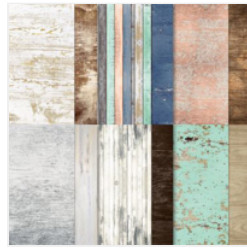

Price: \$36.00

[Country Woods  
12" X 12" \(30.5 X  
30.5 Cm\) Designer  
Series Paper -  
163393](#)

Price: \$12.50

[Country Lace 12"  
X 12" \(30.5 X 30.5  
Cm\) Designer  
Series Paper -  
163415](#)

Price: \$12.50