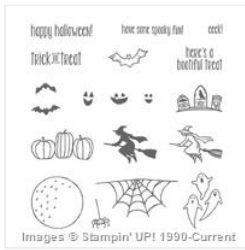

# Supply List

Place Order  
[shelleystamps@gmail.com](mailto:shelleystamps@gmail.com)

[Spooky Fun  
Photopolymer  
Stamps - 142236](#)

Price: \$16.00

[Halloween Scares  
Clear-Mount  
Stamp Set -  
142229](#)