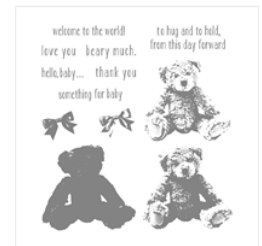

Price: \$21.00

[Suite Seasons Wood-Mount Stamp Set - 142206](#)

Price: \$28.00

[Suite Seasons Clear-Mount Stamp Set - 142209](#)

Price: \$20.00

[Oh, What Fun Photopolymer Stamp Set - 140386](#)

Price: \$21.00