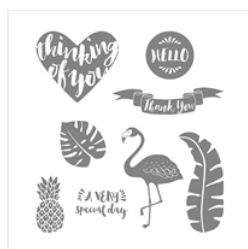

Supply List

Place Order

cinruss@comcast.net

www.stampbystampcreations.com

[Pop Of Paradise
Wood-Mount
Stamp Set -
141578](#)

Price: \$27.00

[Pop Of Paradise
Clear-Mount
Stamp Set -
141581](#)

Price: \$19.00