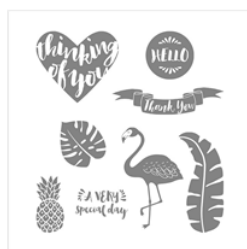

Supply List

Place Order

cinruss@comcast.net

www.stampbystampcreations.com

[Pop Of Paradise
Wood-Mount
Stamp Set -
141578](#)

Price: \$27.00

[Pop Of Paradise
Clear-Mount
Stamp Set -
141581](#)

Price: \$19.00