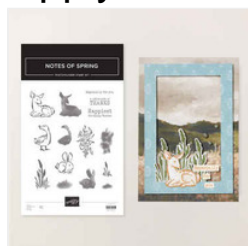

A Mallard Duck using 'Notes of Spring' stamp set

Supply List

Susie Wood
(641) 660-2537
ds52wood@gmail.com
www.susiewood.stampinup.net

[Notes Of Spring Photopolymer Stamp Set \(English\) - 167979](#)

Price: \$5.00

[Gathering Together 12" X 12" \(30.5 X 30.5 Cm\) Specialty Designer Series Paper - 165969](#)

Price: \$16.50

[Crumb Cake 8-1/2" X 11" Cardstock - 120953](#)

Price: \$14.00

[Early Espresso 8-1/2" X 11" Cardstock - 119686](#)