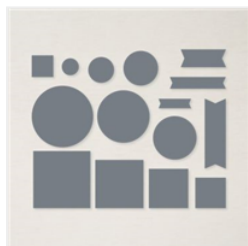

[Stylish Shapes Dies - 159183](#)
Price: $30.00