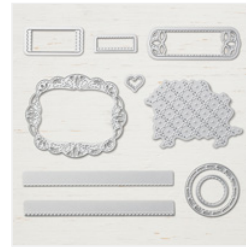

Supply List

Wendy Klein
303-475-9449

wendyklein@doggonedelightfulstampin.com
www.doggonedelightfulstampin.com

[Snow Front
Photopolymer
Stamp Set -
150483](#)

Price: \$22.00

[Come To Gather
Designer Series
Paper - 150454](#)

Price: \$11.50

[Feels Like Frost 6"
X 6" \(15.2 X 15.2
Cm\) Specialty
Designer Series
Paper - 150444](#)

Price: \$15.00

[Stitched Labels
Dies - 146828](#)

Price: \$33.00

[Stitched Nested
Labels Dies -
149638](#)