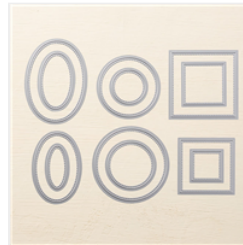

Price: £16.00

Old Olive Classic Stampin' Pad - 147090

Price: £7.50

Real Red Classic Stampin' Pad - 147084

Price: £7.50

Gold Glimmer Paper - 146958

Price: £4.75

Real Red 3/8" (1 Cm) Cotton Ribbon - 146925

Price: £6.50

Stitched Shapes Dies - 145372

Price: £28.00

Layering Circles Dies - 141705

Price: £33.00