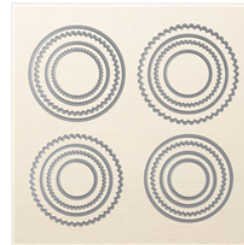

Price: £16.00

Old Olive Classic Stampin' Pad - 147090

Price: £7.50

Real Red Classic Stampin' Pad - 147084

Price: £7.50

Gold Glimmer Paper - 146958

Price: £4.75

Real Red 3/8" (1 Cm) Cotton Ribbon - 146925

Price: £6.50

Stitched Shapes Dies - 145372

Price: £28.00

Layering Circles Dies - 141705

Price: £33.00