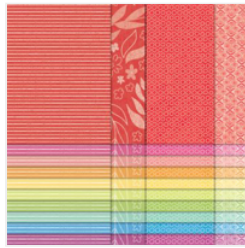

Supply List

Patti Dolan

patti@pspapercrafts.com

www.pspapercrafts.com

[Round We Go Bundle \(English\) - 163730](#)

Price: \$45.00

[Brights 6" X 6" \(15.2 X 15.2 Cm\) Designer Series Paper - 163775](#)

Price: \$12.50

[Poppy Parade 8-1/2" X 11" Cardstock - 119793](#)

Price: \$14.00

[Blueberry Bushel 8-1/2" X 11" Cardstock - 146968](#)

Price: \$14.00

[Basic White 8-1/2" X 11" Cardstock - 159276](#)

Price: \$13.00

[Poppy Parade Classic Stampin' Pad - 147050](#)