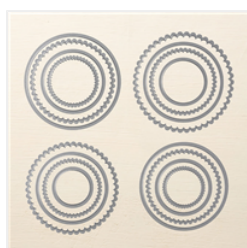

[Garden Green 3/8" Stitched Satin Ribbon - 144181](#)

Price: £7.25

[Painted Autumn Designer Series Paper - 144613](#)

Price: £10.00

[Stitched Shapes Dies - 145372](#)

Price: £28.00

[Layering Circles Dies - 141705](#)

Price: £33.00

[Whisper White 12" X 12" \(30.5 X 30.5 Cm\) Cardstock - 124302](#)

Price: £7.25

[Peekaboo Peach A4 Cardstock - 141422](#)

Price: £7.25

[Crushed Curry Classic Stampin' Pad - 131173](#)

Price: £6.00