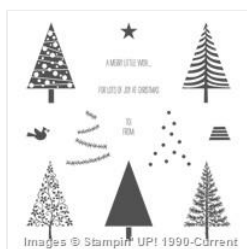

Supply List

Place Order
kayleenmclean@gmail.com

[Festival Of Trees
Photopolymer
Stamp Set -
135059](#)

Price: \$28.00

[Tree Punch -
135859](#)

Price: \$31.00

[Confetti Stars
Punch - 135861](#)

Price: \$37.00