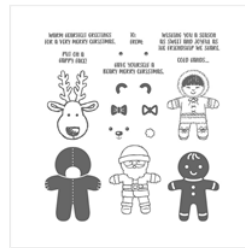

[Cookie Cutter Christmas Stamp Set - 142043](#)

Price: $21.00