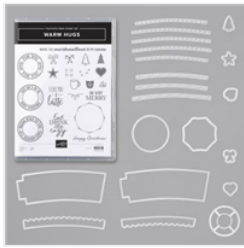

Supply List

Melva Peters

6045125124

stampinwithmelva@gmail.com

www.stampingwithmelva.com

[Warm Hugs Bundle \(English\) - 155145](#)

Price: \$63.75

[Heartwarming Hugs Designer Series Paper - 153492](#)

Price: \$15.75

[Old Olive 8-1/2" X 11" Cardstock - 100702](#)

Price: \$20.00

[Real Red 8-1/2" X 11" Cardstock - 102482](#)

Price: \$20.00

[Whisper White 8-1/2" X 11" Cardstock - 100730](#)

Price: \$13.25

[Old Olive Classic Stampin' Pad - 147090](#)