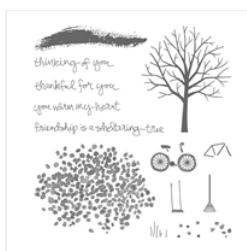

# Supply List

Place Order  
[kchin2@telus.net](mailto:kchin2@telus.net)

**Sheltering Tree  
Photopolymer  
Stamp Set -  
137163**

Price: \$32.00

**2014-2016 In Color  
Printed  
Clothespins -  
133630**

Price: \$7.95

**Metallic Gold  
Baker's Twine -  
132975**

Price: \$4.50

**Zig Zag Textured  
Impressions  
Embossing Folder  
- 133738**

Price: \$9.25