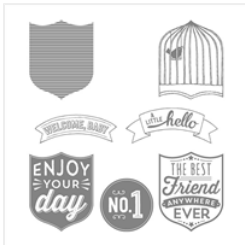

Price: € 26,75

[Letters For You  
Photopolymer  
Stamp Set -  
141968](#)

Price: € 59,00

[Badges & Banners  
Clear-Mount  
Stamp Set -  
141610](#)

Price: € 23,00

[Crazy About You  
Photopolymer  
Stamp Set -  
137137](#)