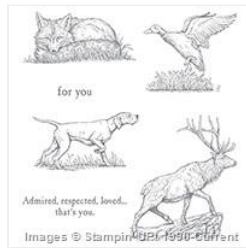

[The Wilderness Awaits Wood-Mount Stamp Set - 138962](#)

Price: $25.00