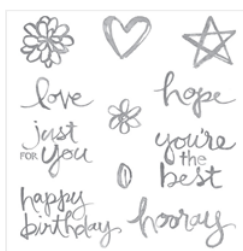

Supply List

Tina Rappe
6082899271

tinarappe@gmail.com
www.stampinstudio.com

[Country Living'
Clear-Mount
Stamp Set -
141925](#)

Price: \$15.00

[Country Living'
Wood-Mount
Stamp Set -
141922](#)

Price: \$20.00