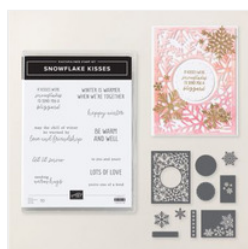

Supply List

Peggy Murwin

815-653-2216

peggymurwin@comcast.net

www.stampwithpeggy.com

[Snowflake Kisses Bundle \(English\) - 166023](#)

Price: \$50.25

[Snowflake Kisses Photopolymer Stamp Set \(English\) - 166018](#)

Price: \$18.00

[Snowflake Kisses Dies - 166022](#)

Price: \$38.00

[Elegant Pine Snowflakes 12" X 12" \(30.5 X 30.5 Cm\) Designer Series Paper - 166066](#)

Price: \$12.50

[Old Olive 8-1/2" X 11" Cardstock - 100702](#)