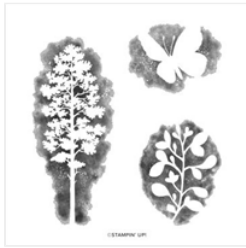

22.12.29 amazing silhouettes

Supply List

Judith Patterson

judith@judithpatterson.net

www.judithpatterson.net

[Amazing Silhouettes Cling Stamp Set - 157814](#)

Price: \$22.00

[Go To Greetings Cling Stamp Set \(English\) - 158763](#)

Price: \$24.00

[Basic White 8-1/2" X 11" Cardstock - 159276](#)

Price: \$13.00

[Flirty Flamingo 8-1/2" X 11" Cardstock - 141416](#)

Price: \$14.00

[Smoky Slate 8-1/2" X 11" Cardstock - 131202](#)

Price: \$14.00