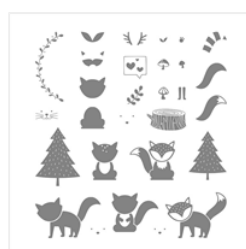

[Foxy Friends
Photopolymer
Stamp Set -
141549](#)

Price: $47.00