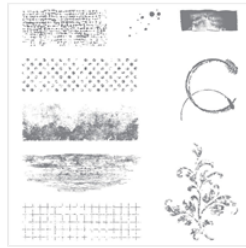

Supply List

Claudia Perry
706-587-4824

astampingteddy@gmail.com
<http://stampingincolumbusga.blogspot.com/>

[Festival Of Trees
Photopolymer
Bundle - 137640](#)

Price: \$28.75

[Timeless Textures
Clear-Mount
Stamp Set -
140517](#)

Price: \$20.00

[Petite Pairs Clear-
Mount Stamp Set -
122497](#)

Price: \$21.00

[Crumb Cake 8-1/2"
X 11" Cardstock -
120953](#)

Price: \$14.00

[Cherry Cobbler 8-
1/2" X 11"
Cardstock -
119685](#)

Price: \$14.00

[Mossy Meadow 8-
1/2" X 11"
Cardstock -
133676](#)

Price: \$14.00

[Very Vanilla 8-1/2"
X 11" Cardstock -
101650](#)

Price: \$13.00

[Tuxedo Black
Memento Ink Pad -
132708](#)

Price: \$8.00

[Cherry Cobbler
Classic Stampin'
Pad - 126966](#)