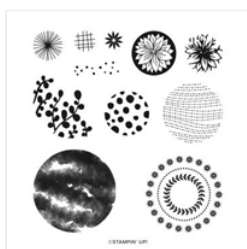

Supply List

Diane Evans
250 574-9519

stampinwithdiane@telus.net
<https://www.stampinup.ca?demoid=2051880>

Suite Sampler
Cling Stamp Set -
154547

Price: \$17.00

Circle Celebration
Photopolymer
Stamp Set -
154440

Price: \$23.00

Garden Wishes
Cling Stamp Set -
154408

Sale: \$18.00

Price: \$30.00

Balmy Blue Classic
Stampin' Pad -
147105

Price: \$11.00

Misty Moonlight
Classic Stampin'
Pad - 153118

Price: \$10.25