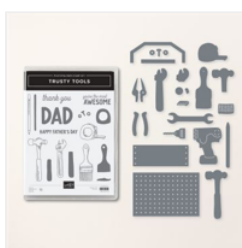

Trusty Tools
Bundle (English) -
162723

Price: $75.50