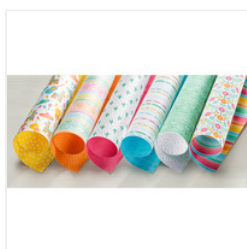

[Festive Birthday Designer Series Paper - 141630](#)

Price: \$11.00

[Whisper White 8-1/2" X 11" Thick Cardstock - 140272](#)

Price: \$8.25

[Smoky Slate Classic Stampin' Pad - 131179](#)

Price: \$6.50

[Crushed Curry Classic Stampin' Pad - 131173](#)