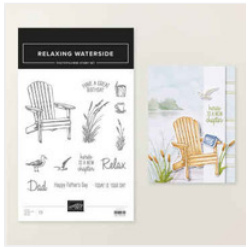

Waterside Retreat DSP card

Supply List

Susie Wood
(641) 660-2537

ds52wood@gmail.com

www.susiewood.stampinup.net

[Relaxing Waterside Photopolymer Stamp Set \(English\) - 167922](#)

Price: \$20.00

[Waterside Retreat 12" X 12" \(30.5 X 30.5 Cm\) Designer Series Paper - 167920](#)

Price: \$13.00

[Blueberry Bushel 8-1/2" X 11" Cardstock - 146968](#)

Price: \$14.00

[Balmy Blue 8-1/2" X 11" Cardstock - 146982](#)

Price: \$14.00

[Basic White 8-1/2" X 11" Cardstock - 166780](#)

Price: \$14.00