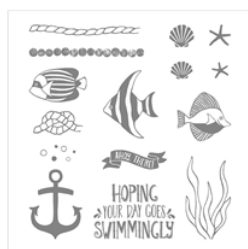

Supply List

Teresa Buchholz

(919)417-7715

teresa@stampfabulous.com

teresa@stampfabulous.com

[Seaside Shore
Clear-Mount
Stamp Set -
141625](#)

Price: \$21.00

[Happy Home
Clear-Mount
Stamp Set -
140503](#)

Price: \$18.00

[Dapper Denim 8-
1/2" X 11"
Cardstock -
141414](#)

Price: \$8.00

[Daffodil Delight 8-
1/2" X 11"
Cardstock -
119683](#)

Price: \$14.00

[Whisper White 8-
1/2" X 11"
Cardstock -
100730](#)

Price: \$9.75