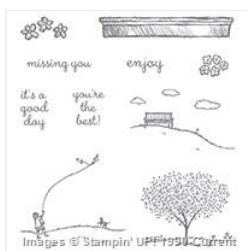

Supply List

Teresa Buchholz

(919)417-7715

teresa@stampfabulous.com

teresa@stampfabulous.com

Seaside Shore
Clear-Mount
Stamp Set -
141625

Price: \$21.00

Happy Home
Clear-Mount
Stamp Set -
140503