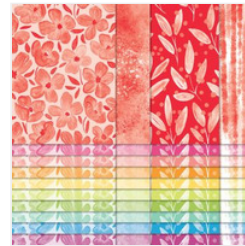

Price: \$19.00

[Spooky Halloween Dies - 166198](#)

Price: \$31.00

[Brights 6" X 6" \(15.2 X 15.2 Cm\) Designer Series Paper - 165301](#)

Price: \$12.50

[Spooky Sweet 12" X 12" \(30.5 X 30.5 Cm\) Specialty Designer Series Paper - 166191](#)