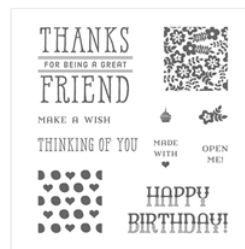

Price: £48.50

[Watercolor Wash  
Wood-Mount  
Background Stamp  
Set - 138704](#)

Price: £18.00

[Hardwood Wood-  
Mount Stamp -  
133032](#)

Price: £19.00

[Window Shopping  
Clear-Mount  
Stamp Set -  
143265](#)