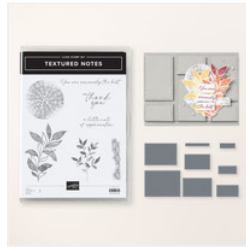

Supply List

Kim Quade
4026177955

kimgskards@gmail.com
www.kimplayswithpaper.com

[Mixed Florals
Photopolymer
Stamp Set -
164639](#)

Price: \$24.00

[Textured Notes
Bundle \(English\) -
165556](#)

Price: \$48.50

[Country Lace 12"
X 12" \(30.5 X 30.5
Cm\) Designer
Series Paper -
163415](#)

Price: \$12.50

[Petal Pink 8-1/2" X
11" Cardstock -
146985](#)

Price: \$14.00

[Smoky Slate 8-1/2"
X 11" Cardstock -
131202](#)