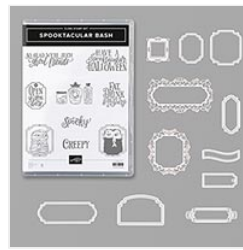

Supply List

Place Order
pchuba@hotmail.com

Spooktacular Bash
Cling Stamp Set -
150544

Price: \$20.00

Ornate Frames
Dies - 150664

Price: \$34.00

Spooktacular Bash
Bundle - 153040

Price: \$48.50

Monster Bash
Designer Series
Paper - 150447

Price: \$11.50

Basic Black 8-1/2"
X 11" Cardstock -
121045

Price: \$9.25

So Saffron 8-1/2"
X 11" Cardstock -
105118

Price: \$9.25

Whisper White 8-
1/2" X 11"
Cardstock -
100730