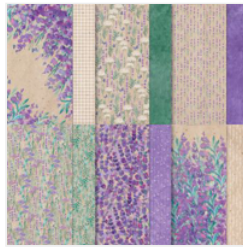

Supply List

Cheryl Hamilton
(808) 283-1643

cheryl@createwithcheryl.me
www.createwithcheryl.me

[Orchid Oasis 8-1/2\" X 11\" Cardstock - 159267](#)

Price: \$10.00

[Basic White 8-1/2\" X 11\" Cardstock - 159276](#)

Price: \$13.00

[Perennial Lavender 12\" X 12\" \(30.5 X 30.5 Cm\) Designer Series Paper - 162593](#)

Price: \$12.50

[Highland Heather 8-1/2\" X 11\" Cardstock - 146986](#)

Price: \$14.00

[Shaded Spruce 8-1/2\" X 11\" Cardstock - 146981](#)