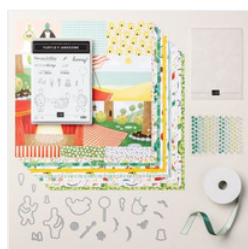

Supply List

Place Order

kthomas309@zoominternet.net

[Turtle-Y Cute Suite Collection \(English\) - 165235](#)

Price: \$80.50

[Turtle-Y Cute 12" X 12" \(30.5 X 30.5 Cm\) Designer Series Paper - 165221](#)

Price: \$12.50

[Turtle-Y Awesome Bundle \(English\) - 165229](#)

Price: \$43.00

[Turtle-Y Awesome Photopolymer Stamp Set \(English\) - 165223](#)

Price: \$20.00

[Turtle-Y Awesome Dies - 165228](#)

Price: \$28.00

[Shaded Spruce & Soft Sea Foam 1/2" \(1.3 Cm\) Ribbon - 165234](#)