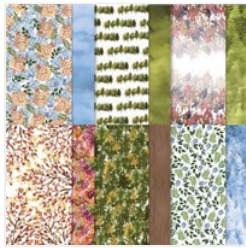

2021 JULY DSP SALE

Supply List

Ann Murray
815-529-4663

Ann@MurrayStampsINK.com
MurrayStampsInk.com

Beauty Of The Earth 12" X 12" (30.5 X 30.5 Cm) Designer Series Paper - 155841

Price: \$11.50

Bloom Where You're Planted 12" X 12" (30.5 X 30.5 Cm) Designer Series Paper - 155696

Price: \$11.50

Hand-Penned 12" X 12" (30.5 X 30.5 Cm) Designer Series Paper - 155499

Price: \$11.50

In Good Taste Designer Series Paper - 152494

Sale: \$12.60

Price: \$21.00

In The Wild 12" X 12" (30.5 X 30.5 Cm) Designer Series Paper - 155817