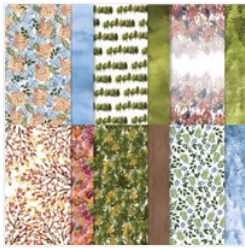

2021 JULY DSP SALE

Supply List

Ann Murray
815-529-4663

Ann@MurrayStampsINK.com
MurrayStampsInk.com

[Beauty Of The Earth 12" X 12" \(30.5 X 30.5 Cm\) Designer Series Paper - 155841](#)

Sale: \$4.60

Price: \$11.50

[Bloom Where You're Planted 12" X 12" \(30.5 X 30.5 Cm\) Designer Series Paper - 155696](#)

Price: \$11.50

[Hand-Penned 12" X 12" \(30.5 X 30.5 Cm\) Designer Series Paper - 155499](#)

Price: \$11.50

[In Good Taste Designer Series Paper - 152494](#)