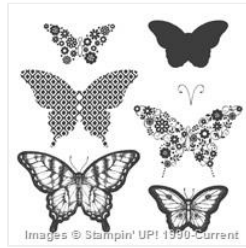

[Papillon Potpourri
Clear-Mount
Stamp Set -
123759](#)

Price: $15.00