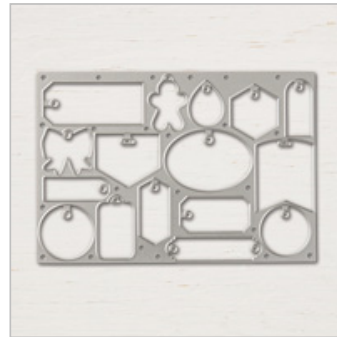

Christmas Tags  
Thinlits Die

147926  
\$28.00

Garden Green &  
White Baker's Twine

147814  
\$4.00

Whisper White Solid  
Baker's Twine

124262  
\$3.00

Clear Wink Of Stella  
Glitter Brush

141897  
\$8.00