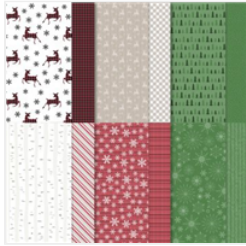

12"x12" Layout 19, Page 2 (Supply List)

Barbara Ragsdale
972-897-1230

barbarasstampad@yahoo.com

<https://www.youtube.com/c/BarbarasStampPad>

Supply List

[Peaceful Prints 12" X 12" \(30.5 X 30.5 Cm\) Specialty Designer Series Paper - 156628](#)

Price: \$0.00

[Gingerbread & Peppermint Memories & More Card Pack - 156326](#)

Price: \$11.00

[Cherry Cobbler 8- 1/2" X 11" Cardstock - 119685](#)

Price: \$14.00

[Garden Green 8- 1/2" X 11" Cardstock - 102584](#)