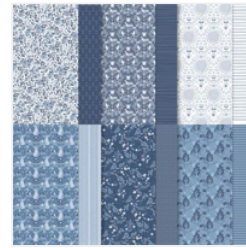

FunFold1_8_19_24 Supply List

Beth Maxwell
(414)315-4920

bethmstampz@gmail.com
<https://bethmaxwell.stampinup.net>

[Country Flowers
Photopolymer
Stamp Set
\(English\) - 163405](#)

Price: \$24.00

[Country Flowers
Dies - 163410](#)

Price: \$35.00

[Country Flowers
Bundle \(English\) -
163411](#)

Price: \$53.00

[Countryside Inn
12" X 12" \(30.5 X
30.5 Cm\) Designer
Series Paper -
161467](#)

Price: \$12.50

[Boho Blue 8-1/2" X
11" Cardstock -
161724](#)