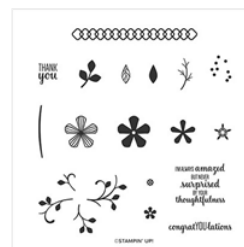

[Poppy Parade 8-1/2\" X 11\" Cardstock - 119793](#)

Price: \$14.00

[Basic Black 8-1/2\" X 11\" Cardstock - 121045](#)

Price: \$14.00

[Calypso Coral 8-1/2\" X 11\" Cardstock - 122925](#)

Price: \$14.00

[Tropical Oasis Designer Series Paper - 151252](#)

Price: \$11.50

[In The Tropics Dies - 151495](#)

Price: \$35.00

[Thoughtful Blooms Photopolymer Stamp Set \(English\) - 152290](#)

Price: \$0.00

[Small Bloom Punch - 152316](#)

Price: \$13.00

[Lovely Lily Pad Photopolymer Stamp Set - 152288](#)