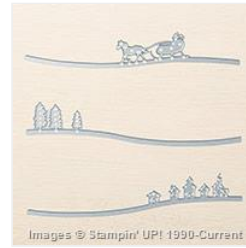

[Sleigh Ride
Edgelits Dies -
139670](#)
Price: $19.00